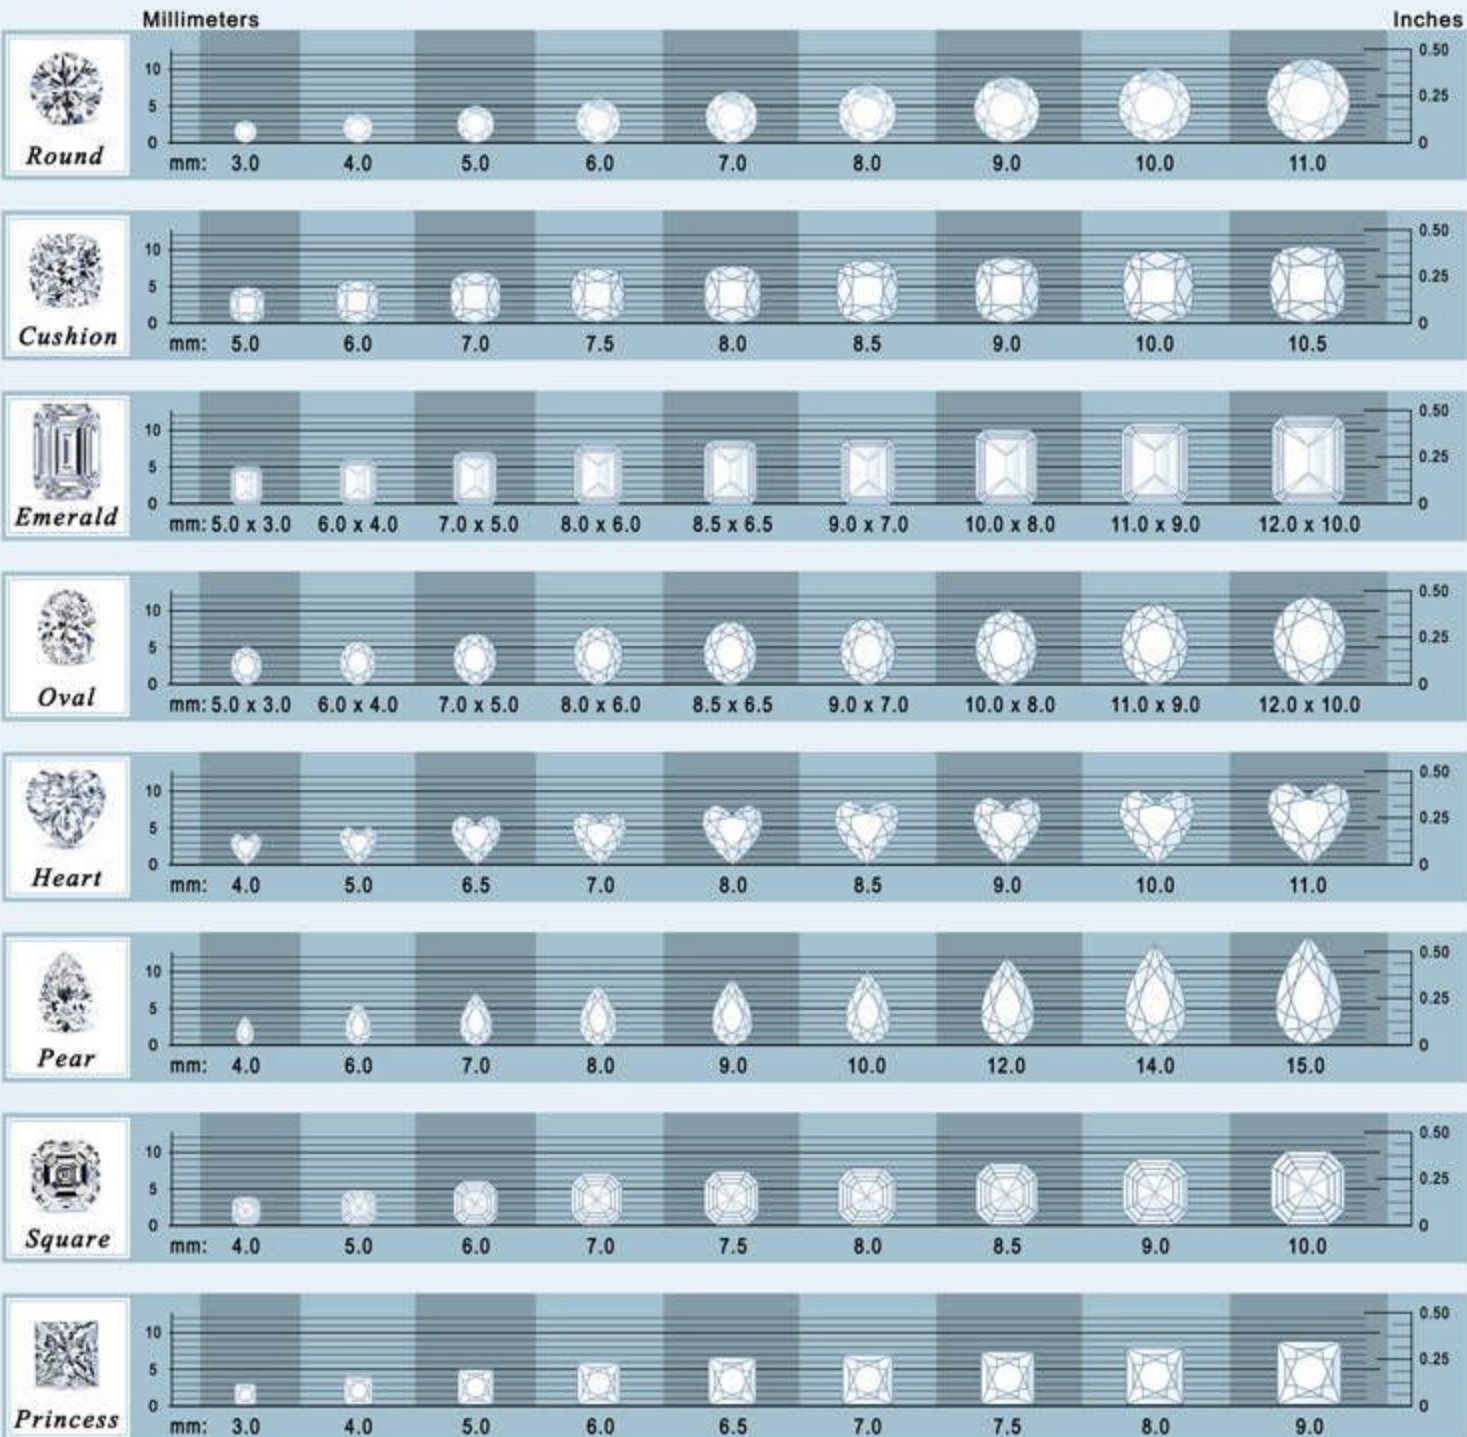

Actual Sapphire Size Chart - Print out this page to compare actual sapphire sizes.

Need help with your order? Call (727) 797-0007 or Toll Free 1 (855) 955-0007